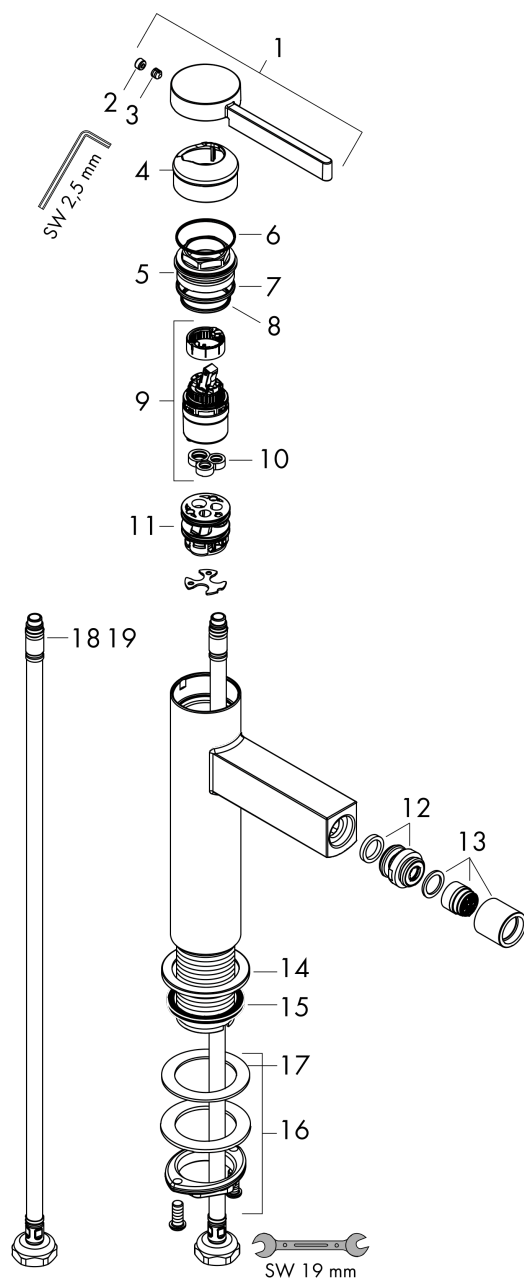

Finoris
Single lever bidet mixer with push-open waste set
 Surfaces: **Chrome** Article Number: **76200000**

Description

product features

- consists of: single lever bidet mixer, waste set
- projection 129 mm
- ball-pivot joint
- spray type: laminar spray
- maximum flow rate at 3 bar: 7,5 l/min
- ceramic cartridge
- suitable for continuous flow water heaters
- push-open waste set G 1¼
- material waste set: metal
- connection type: G ¾ connections
- connection dimension: DN15

Design awards

reddot winner 2021

Product image

Scale drawing

Flowchart

Finoris
Single lever bidet mixer with push-open waste set
 Surfaces: **Chrome** Article Number: **76200000**

Exploded Drawing

Year of production: >06/21

Finoris
Single lever bidet mixer with push-open waste set
 Surfaces: **Chrome** Article Number: **76200000**

Spare part list

Year of production: >06/21

Pos.	Description	Article Number	Price	PU
1	handle	94266000	-	1
2	screw cover	93735460	-	1
3	hollow set screw M5x5	98446000	-	1
4	flange	93737000	-	1
5	nut	92926000	-	1
6	O-ring 30x1,5	98433000	-	1
7	O-ring 29x2	98391000	-	1
8	O-ring 25x1,5	98146000	-	1
9	cartridge, assy	93760000	-	1
10	seal	93383000	-	1
11	adapter for cartridge	98866000	-	1
12	ball joint	97362000	-	1
13	aerator laminar M16x1 (7 l/min)	97360000	-	1
14	escutcheon	94265000	-	1
15	flat seal	98749000	-	1
16	fixing set (Ø 32)	13961000	-	1
17	lever collar	97548000	-	1
18	connection hose 450 mm M8x0,75 G3/8	97206000	-	1
19	O-ring 6,6x1,6	93019000	-	1
a	push-open waste set	50100000	-	1
b	fixation extension 35 mm	13898000	-	1