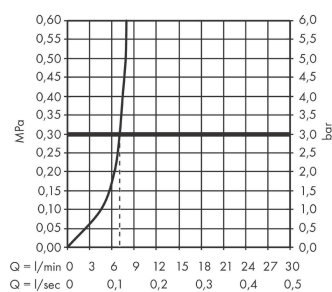

Finoris
Single lever bidet mixer with push-open waste set
 Surfaces: **Chrome** Article Number: **76200000**

Description

product features

- consists of: single lever bidet mixer, waste set
- projection 129 mm
- ball-pivot joint
- spray type: laminar spray
- maximum flow rate at 3 bar: 7,5 l/min
- ceramic cartridge
- suitable for continuous flow water heaters
- push-open waste set G 1¼
- material waste set: metal
- connection type: G ¾ connections
- connection dimension: DN15

Design awards

reddot winner 2021

Product image

Scale drawing

Flowchart

Finoris
Single lever bidet mixer with push-open waste set
 Surfaces: **Chrome** Article Number: **76200000**

Exploded Drawing

Year of production: >06/21