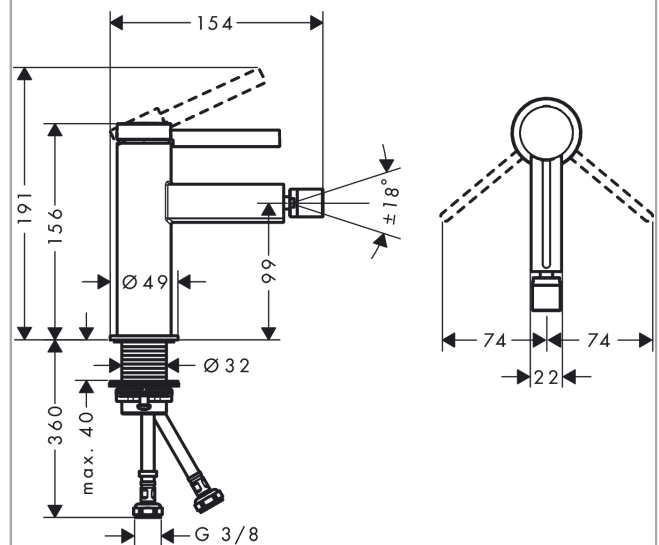

Finoris
Single lever bidet mixer with push-open waste set
 Surfaces: **Chrome** Article Number: **76200000**

Description

product features

- consists of: single lever bidet mixer, waste set
- projection 129 mm
- ball-pivot joint
- spray type: laminar spray
- maximum flow rate at 3 bar: 7,5 l/min
- ceramic cartridge
- suitable for continuous flow water heaters
- push-open waste set G 1¼
- material waste set: metal
- connection type: G ¾ connections
- connection dimension: DN15

Design awards

reddot winner 2021

Product image

Scale drawing

Flowchart

Finoris
Single lever bidet mixer with push-open waste set
 Surfaces: **Chrome** Article Number: **76200000**

Exploded Drawing

Year of production: >06/21

Finoris
Single lever bidet mixer with push-open waste set
 Surfaces: **Chrome** Article Number: **76200000**

Spare part list

Year of production: >06/21

Pos.	Description	Article Number	Price	PU
1	handle	94266000	-	1
2	screw cover	93735460	-	1
3	hollow set screw M5x5	98446000	-	1
4	flange	93737000	-	1
5	nut	92926000	-	1
6	O-ring 30x1,5	98433000	-	1
7	O-ring 29x2	98391000	-	1
8	O-ring 25x1,5	98146000	-	1
9	cartridge, assy	93760000	-	1
10	seal	93383000	-	1
11	adapter for cartridge	98866000	-	1
12	ball joint	97362000	-	1
13	aerator laminar M16x1 (7 l/min)	97360000	-	1
14	escutcheon	94265000	-	1
15	flat seal	98749000	-	1
16	fixing set (Ø 32)	13961000	-	1
17	lever collar	97548000	-	1
18	connection hose 450 mm M8x0,75 G3/8	97206000	-	1
19	O-ring 6,6x1,6	93019000	-	1
a	push-open waste set	50100000	-	1
b	fixation extension 35 mm	13898000	-	1